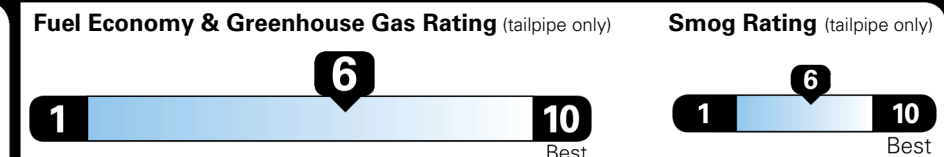

This vehicle emits 269 grams CO₂ per mile. The best emits 0 grams per mile (tailpipe only). Producing and distributing fuel also create emissions; learn more at fueleconomy.gov.

Actual results will vary for many reasons, including driving conditions and how you drive and maintain your vehicle. The average new vehicle gets 29 MPG and costs $8,500 to fuel over 5 years. Cost estimates are based on 15,000 miles per year at $ 3.30 per gallon. MPGe is miles per gasoline gallon equivalent. Vehicle emissions are a significant cause of climate change and smog.

fueleconomy.gov

Calculate personalized estimates and compare vehicles

GOVERNMENT 5-STAR SAFETY RATINGS

Overall Vehicle Score ★★★★★

Based on the combined rating of frontal, side and rollover. Should ONLY be compared to other vehicles of similar size and weight.

Frontal Driver ★★★★★

Crash Passenger ★★★★★

Based on the risk of injury in a frontal impact. Should ONLY be compared to other vehicles of similar size and weight.

Side Front seat ★★★★★

Crash Rear seat ★★★★★

Star ratings based on the risk of injury in a side impact.

Rollover ★★★★★

Star ratings based on the risk of rollover in a single-vehicle crash.

Star ratings range from 1 to 5 stars (★★★★★) with 5 being the highest.

Source: National Highway Traffic Safety Administration (NHTSA).

www.safercar.gov or 1-888-327-4236

Manufacturer's suggested retail price includes Manufacturer's recommended pre-delivery service. License and title fees, state and local taxes and other dealer installed options and accessories are not included in the manufacturer's suggested retail price.

PARTS CONTENT INFORMATION

FOR VEHICLES IN THIS CAR LINE U.S./CANADIAN PARTS CONTENT: 20 %

MAJOR SOURCES OF FOREIGN PARTS:
MEXICO: 45%
KOREA: 30%

NOTE: PARTS CONTENT DOES NOT INCLUDE FINAL ASSEMBLY, DISTRIBUTION, OR OTHER NON-PARTS COSTS.

FOR THIS VEHICLE FINAL ASSEMBLY POINT: PESQUERIA, NL, MEXICO

COUNTRY OF ORIGIN ENGINE (MOTOR):

USA

TRANSMISSION: MEXICO