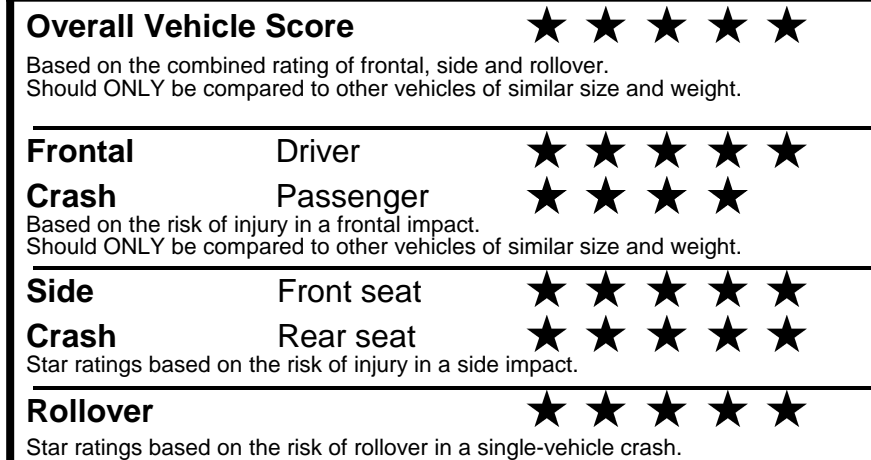

fueleconomy.gov

Calculate personalized estimates and compare vehicles

GOVERNMENT 5-STAR SAFETY RATINGS

Star ratings range from 1 to 5 stars (★★★★★) with 5 being the highest.
 Source: National Highway Traffic Safety Administration (NHTSA).
www.safercar.gov or 1-888-327-4236