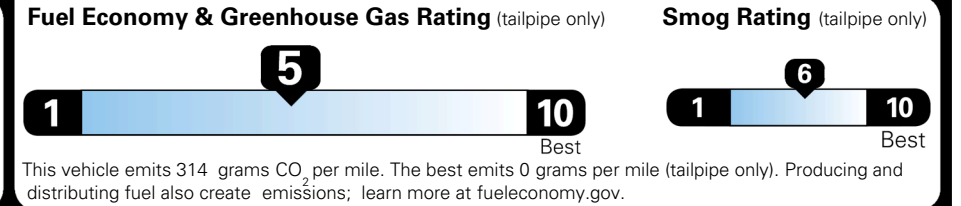

TOTAL ADDITIONAL WEIGHT:

EPA DOT Fuel Economy and Environment

Gasoline Vehicle

You spend \$250 more in fuel costs over 5 years
 compared to the average new vehicle.

Annual fuel cost \$1,750

Actual results will vary for many reasons, including driving conditions and how you drive and maintain your vehicle. The average new vehicle gets 29 MPG and costs \$8,500 to fuel over 5 years. Cost estimates are based on 15,000 miles per year at \$ 3.30 per gallon. MPGe is miles per gasoline gallon equivalent. Vehicle emissions are a significant cause of climate change and smog.