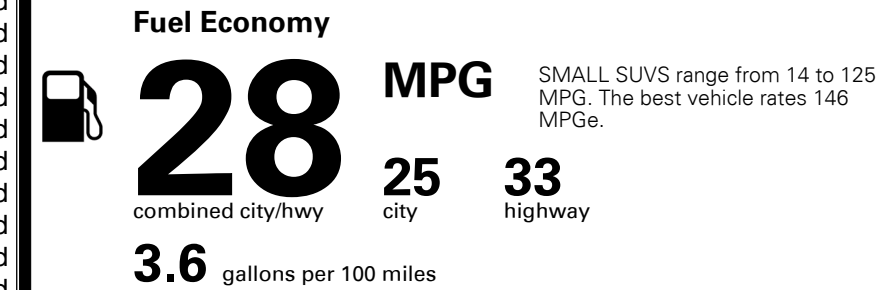

TOTAL ADDITIONAL WEIGHT: 11.0

EPA DOT Fuel Economy and Environment

Gasoline Vehicle

You spend \$250 more in fuel costs over 5 years compared to the average new vehicle.

Annual fuel cost \$1,750

Actual results will vary for many reasons, including driving conditions and how you drive and maintain your vehicle. The average new vehicle gets 29 MPG and costs \$8,500 to fuel over 5 years. Cost estimates are based on 15,000 miles per year at \$ 3.30 per gallon. MPGe is miles per gasoline gallon equivalent. Vehicle emissions are a significant cause of climate change and smog.