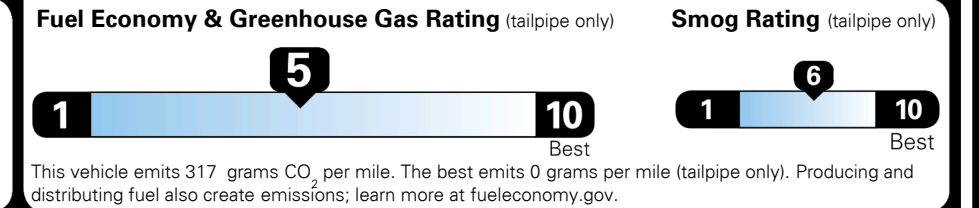

TOTAL ADDITIONAL WEIGHT: 11.0

EPA DOT Fuel Economy and Environment

Gasoline Vehicle

You spend \$250 more in fuel costs over 5 years compared to the average new vehicle.

Annual fuel cost \$1,750

Actual results will vary for many reasons, including driving conditions and how you drive and maintain your vehicle. The average new vehicle gets 29 MPG and costs \$8,500 to fuel over 5 years. Cost estimates are based on 15,000 miles per year at \$ 3.30 per gallon. MPGe is miles per gasoline gallon equivalent. Vehicle emissions are a significant cause of climate change and smog.