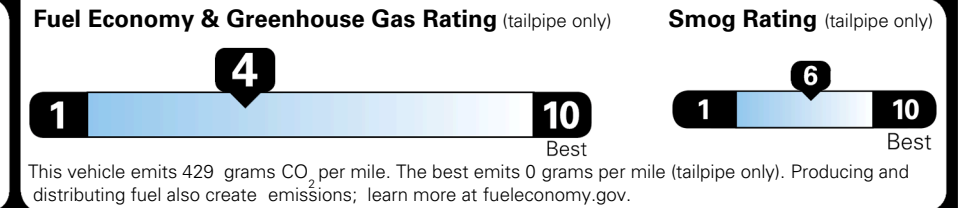

Actual results will vary for many reasons, including driving conditions and how you drive and maintain your vehicle. The average new vehicle gets 29 MPG and costs $8,000 to fuel over 5 years. Cost estimates are based on 15,000 miles per year at $ 3.10 per gallon. MPGe is miles per gasoline gallon equivalent. Vehicle emissions are a significant cause of climate change and smog.

fueleconomy.gov

Calculate personalized estimates and compare vehicles

GOVERNMENT 5-STAR SAFETY RATINGS

Overall Vehicle Score	Not Rated	
Based on the combined rating of frontal, side and rollover. Should ONLY be compared to other vehicles of similar size and weight.		
Frontal	Driver	Not Rated
Crash	Passenger	Not Rated
Based on the risk of injury in a frontal impact. Should ONLY be compared to other vehicles of similar size and weight.		
Side	Front seat	Not Rated
Crash	Rear seat	Not Rated
Star ratings based on the risk of injury in a side impact.		
Rollover	Not Rated	
Star ratings based on the risk of rollover in a single-vehicle crash.		

Star ratings range from 1 to 5 stars (★★★★★) with 5 being the highest.
Source: National Highway Traffic Safety Administration (NHTSA).
www.safercar.gov or 1-888-327-4236

Manufacturer's suggested retail price includes Manufacturer's recommended pre-delivery service. License and title fees, state and local taxes and other dealer installed options and accessories are not included in the manufacturer's suggested retail price.

PARTS CONTENT INFORMATION

FOR VEHICLES IN THIS CAR LINE U.S./CANADIAN PARTS CONTENT: 50 %

MAJOR SOURCES OF FOREIGN PARTS: KOREA: 35%

NOTE: PARTS CONTENT DOES NOT INCLUDE FINAL ASSEMBLY, DISTRIBUTION, OR OTHER NON-PARTS COSTS.

FOR THIS VEHICLE FINAL ASSEMBLY POINT: WEST POINT, GA, USA

COUNTRY OF ORIGIN
ENGINE (MOTOR): KOREA
TRANSMISSION: USA