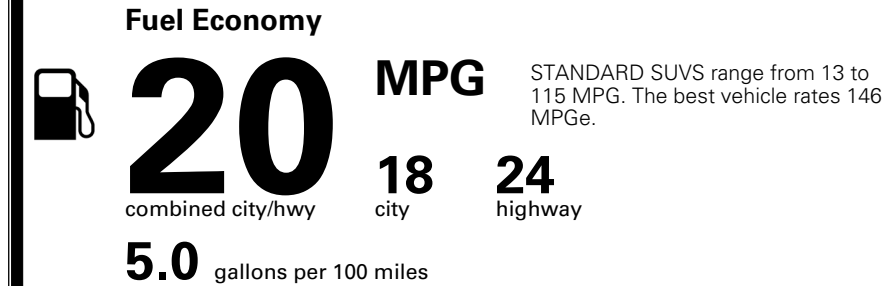

MSRP INCLUDING OPTIONS \$ 50,010.00

INLAND FREIGHT AND HANDLING \$ 1,545.00

TOTAL MANUFACTURER'S SUGGESTED RETAIL PRICE ▶ \$ 51,555.00

TOTAL ADDITIONAL WEIGHT: 21.4

EPA DOT Fuel Economy and Environment

Gasoline Vehicle