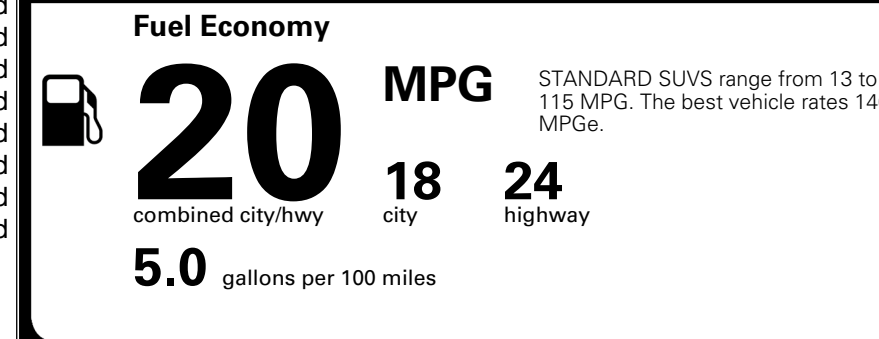

EPA DOT Fuel Economy and Environment

Gasoline Vehicle

You spend $3,500 more in fuel costs over 5 years
compared to the average new vehicle.

Annual fuel cost $2,300