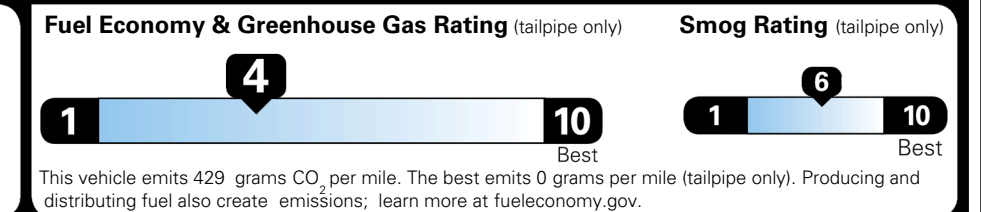

Actual results will vary for many reasons, including driving conditions and how you drive and maintain your vehicle. The average new vehicle gets 29 MPG and costs $8,000 to fuel over 5 years. Cost estimates are based on 15,000 miles per year at $ 3.10 per gallon. MPGe is miles per gasoline gallon equivalent. Vehicle emissions are a significant cause of climate change and smog.

fueleconomy.gov
Calculate personalized estimates and compare vehicles

Smartphone QR Code

GOVERNMENT 5-STAR SAFETY RATINGS

Overall Vehicle Score	Not Rated	
Based on the combined rating of frontal, side and rollover. Should ONLY be compared to other vehicles of similar size and weight.		
Frontal	Driver	Not Rated
Crash	Passenger	Not Rated
Based on the risk of injury in a frontal impact. Should ONLY be compared to other vehicles of similar size and weight.		
Side	Front seat	Not Rated
Crash	Rear seat	Not Rated
Star ratings based on the risk of injury in a side impact.		
Rollover	Not Rated	
Star ratings based on the risk of rollover in a single-vehicle crash.		

Star ratings range from 1 to 5 stars (★★★★★) with 5 being the highest.
Source: National Highway Traffic Safety Administration (NHTSA).
www.safercar.gov or 1-888-327-4236

Manufacturer's suggested retail price includes Manufacturer's recommended pre-delivery service. License and title fees, state and local taxes and other dealer installed options and accessories are not included in the manufacturer's suggested retail price.

PARTS CONTENT INFORMATION

FOR VEHICLES IN THIS CAR LINE U.S./CANADIAN PARTS CONTENT: 50 %

MAJOR SOURCES OF FOREIGN PARTS: KOREA: 35%

NOTE: PARTS CONTENT DOES NOT INCLUDE FINAL ASSEMBLY, DISTRIBUTION, OR OTHER NON-PARTS COSTS.

FOR THIS VEHICLE FINAL ASSEMBLY POINT: WEST POINT, GA, USA

COUNTRY OF ORIGIN ENGINE (MOTOR): KOREA

TRANSMISSION: USA