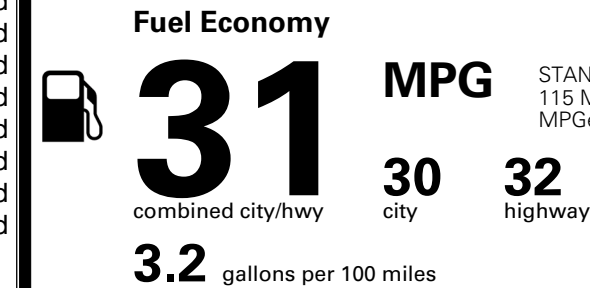

TOTAL MANUFACTURER'S SUGGESTED RETAIL PRICE ▶

\$ 58,160.00

TOTAL ADDITIONAL WEIGHT: 19.3

EPA DOT Fuel Economy and Environment

Gasoline Vehicle

STANDARD SUVS range from 13 to 115 MPG. The best vehicle rates 146 MPGe.

You save \$500
 in fuel costs over 5 years compared to the average new vehicle.

Annual fuel cost
\$1,500

Fuel Economy & Greenhouse Gas Rating (tailpipe only) Smog Rating (tailpipe only)

This vehicle emits 281 grams CO₂ per mile. The best emits 0 grams per mile (tailpipe only). Producing and distributing fuel also create emissions; learn more at fueleconomy.gov.