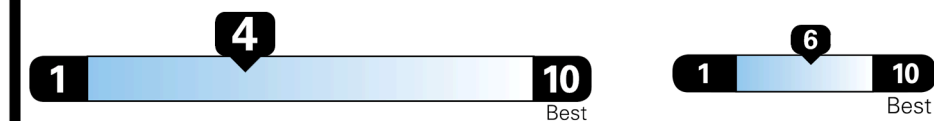

Fuel Economy & Greenhouse Gas Rating (tailpipe only) Smog Rating (tailpipe only)

This vehicle emits 395 grams CO₂ per mile. The best emits 0 grams per mile (tailpipe only). Producing and distributing fuel also create emissions; learn more at fueleconomy.gov.

Actual results will vary for many reasons, including driving conditions and how you drive and maintain your vehicle. The average new vehicle gets 29 MPG and costs $8,000 to fuel over 5 years. Cost estimates are based on 15,000 miles per year at $ 3.10 per gallon. MPGe is miles per gasoline gallon equivalent. Vehicle emissions are a significant cause of climate change and smog.

fueleconomy.gov

Calculate personalized estimates and compare vehicles

GOVERNMENT 5-STAR SAFETY RATINGS

Overall Vehicle Score Not Rated

Based on the combined rating of frontal, side and rollover. Should ONLY be compared to other vehicles of similar size and weight.

Frontal Driver Not Rated

Crash Passenger Not Rated

Based on the risk of injury in a frontal impact. Should ONLY be compared to other vehicles of similar size and weight.

Side Front seat Not Rated

Crash Rear seat Not Rated

Star ratings based on the risk of injury in a side impact.

Rollover Not Rated

Star ratings based on the risk of rollover in a single-vehicle crash.

Star ratings range from 1 to 5 stars (★★★★★) with 5 being the highest.

Source: National Highway Traffic Safety Administration (NHTSA).

www.safercar.gov or 1-888-327-4236

Manufacturer's suggested retail price includes Manufacturer's recommended pre-delivery service. License and title fees, state and local taxes and other dealer installed options and accessories are not included in the manufacturer's suggested retail price.

PARTS CONTENT INFORMATION

FOR VEHICLES IN THIS CAR LINE U.S./CANADIAN PARTS CONTENT: 50 %

MAJOR SOURCES OF FOREIGN PARTS: KOREA: 35%

NOTE: PARTS CONTENT DOES NOT INCLUDE FINAL ASSEMBLY, DISTRIBUTION, OR OTHER NON-PARTS COSTS.

FOR THIS VEHICLE FINAL ASSEMBLY POINT: WEST POINT, GA, USA

COUNTRY OF ORIGIN

ENGINE (MOTOR): KOREA

TRANSMISSION: USA