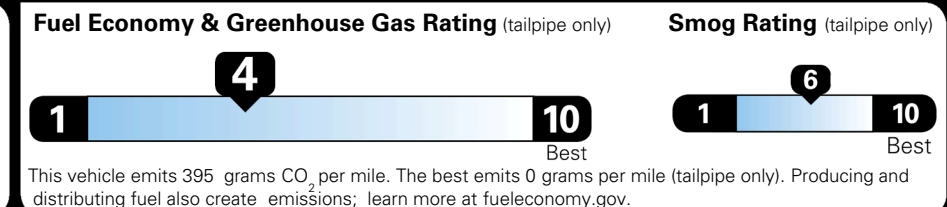

### EPA DOT Fuel Economy and Environment

Gasoline Vehicle

You spend **\$2,750** more in fuel costs over 5 years compared to the average new vehicle.

Annual fuel cost **\$2,250**

Actual results will vary for many reasons, including driving conditions and how you drive and maintain your vehicle. The average new vehicle gets 29 MPG and costs \$8,500 to fuel over 5 years. Cost estimates are based on 15,000 miles per year at \$ 3.30 per gallon. MPGe is miles per gasoline gallon equivalent. Vehicle emissions are a significant cause of climate change and smog.