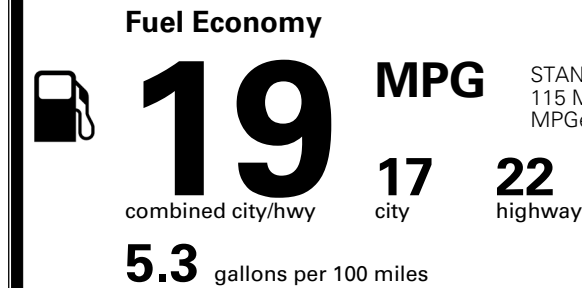

\$995.00
 \$250.00
 \$65.00
 \$200.00
 \$45.00

MSRP INCLUDING OPTIONS

\$ 58,345.00

INLAND FREIGHT AND HANDLING

\$ 1,545.00

TOTAL MANUFACTURER'S SUGGESTED RETAIL PRICE ▶

\$ 59,890.00

TOTAL ADDITIONAL WEIGHT: 16.0

EPA DOT Fuel Economy and Environment

Gasoline Vehicle

STANDARD SUVs range from 13 to 115 MPG. The best vehicle rates 146 MPGe.

You spend
\$4,250
 more in fuel costs
 over 5 years
 compared to the
 average new vehicle.

Annual fuel cost
\$2,450

Fuel Economy & Greenhouse Gas Rating (tailpipe only)

Smog Rating (tailpipe only)

This vehicle emits 467 grams CO₂ per mile. The best emits 0 grams per mile (tailpipe only). Producing and distributing fuel also create emissions; learn more at fueleconomy.gov.