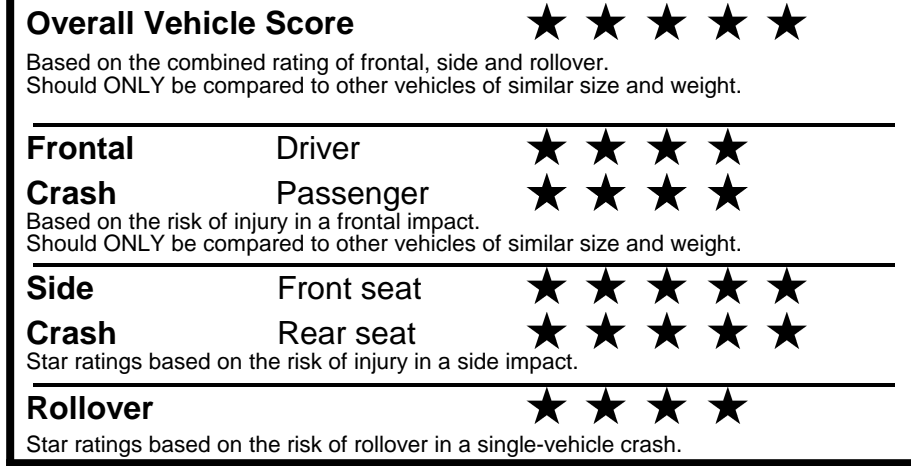

fueleconomy.gov

Calculate personalized estimates and compare vehicles

GOVERNMENT 5-STAR SAFETY RATINGS

Star ratings range from 1 to 5 stars (★★★★★) with 5 being the highest.
 Source: National Highway Traffic Safety Administration (NHTSA).
www.safercar.gov or 1-888-327-4236