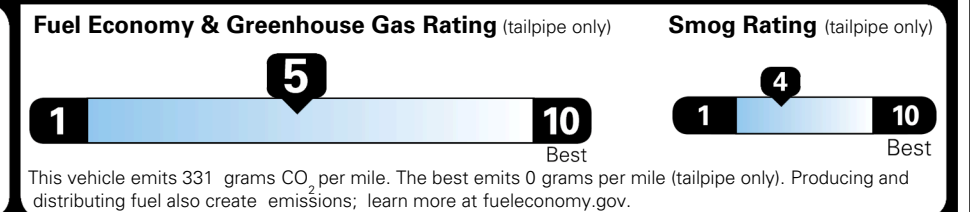

Actual results will vary for many reasons, including driving conditions and how you drive and maintain your vehicle. The average new vehicle gets 29 MPG and costs $8,500 to fuel over 5 years. Cost estimates are based on 15,000 miles per year at $ 3.30 per gallon. MPGe is miles per gasoline gallon equivalent. Vehicle emissions are a significant cause of climate change and smog.

fueleconomy.gov
Calculate personalized estimates and compare vehicles

Smartphone QR Code

GOVERNMENT 5-STAR SAFETY RATINGS

Overall Vehicle Score		★★★★★
Based on the combined rating of frontal, side and rollover. Should ONLY be compared to other vehicles of similar size and weight.		
Frontal Crash	Driver	★★★★★
	Passenger	★★★★★
Based on the risk of injury in a frontal impact. Should ONLY be compared to other vehicles of similar size and weight.		
Side Crash	Front seat	★★★★★
	Rear seat	★★★★★
Star ratings based on the risk of injury in a side impact.		
Rollover		★★★★★
Star ratings based on the risk of rollover in a single-vehicle crash.		

Star ratings range from 1 to 5 stars (★★★★★) with 5 being the highest.
Source: National Highway Traffic Safety Administration (NHTSA).
www.safercar.gov or 1-888-327-4236

Manufacturer's suggested retail price includes Manufacturer's recommended pre-delivery service. License and title fees, state and local taxes and other dealer installed options and accessories are not included in the manufacturer's suggested retail price.

PARTS CONTENT INFORMATION

FOR VEHICLES IN THIS CAR LINE U.S./CANADIAN PARTS CONTENT: 0 %

MAJOR SOURCES OF FOREIGN PARTS:
KOREA: 90%

NOTE: PARTS CONTENT DOES NOT INCLUDE FINAL ASSEMBLY, DISTRIBUTION, OR OTHER NON-PARTS COSTS.

FOR THIS VEHICLE
FINAL ASSEMBLY POINT:
HWASUNG, KOREA

COUNTRY OF ORIGIN
ENGINE (MOTOR): KOREA
TRANSMISSION: KOREA

*Additional terms and conditions apply.
**Kia Connect may be currently unavailable for some Model Year 2022 and newer vehicles sold or purchased in Massachusetts; please see owners.kia.com for more information.
NOTE: When you purchase this vehicle, Kia America, Inc. collects personal information you provide to the dealership. For information on our collection and use of personal information and your rights, please see our Privacy Policy on www.kia.com.