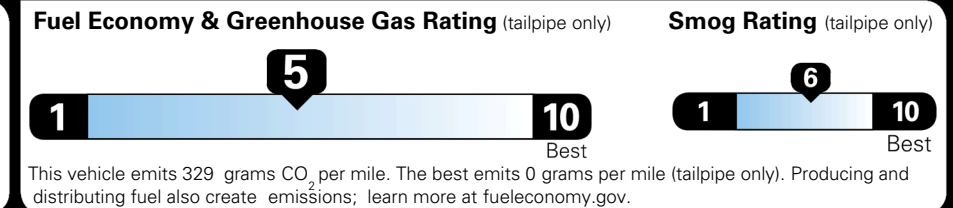

Actual results will vary for many reasons, including driving conditions and how you drive and maintain your vehicle. The average new vehicle gets 29 MPG and costs $8,500 to fuel over 5 years. Cost estimates are based on 15,000 miles per year at $ 3.30 per gallon. MPGe is miles per gasoline gallon equivalent. Vehicle emissions are a significant cause of climate change and smog.

fueleconomy.gov

Calculate personalized estimates and compare vehicles

GOVERNMENT 5-STAR SAFETY RATINGS

Overall Vehicle Score ★ ★ ★ ★ ★

Based on the combined rating of frontal, side and rollover.
Should ONLY be compared to other vehicles of similar size and weight.

Frontal Driver ★ ★ ★ ★ ★

Crash Passenger ★ ★ ★ ★ ★

Based on the risk of injury in a frontal impact.
Should ONLY be compared to other vehicles of similar size and weight.

Side Front seat ★ ★ ★ ★ ★

Crash Rear seat ★ ★ ★ ★ ★

Star ratings based on the risk of injury in a side impact.

Rollover ★ ★ ★ ★ ★

Star ratings based on the risk of rollover in a single-vehicle crash.

Star ratings range from 1 to 5 stars (★★★★★) with 5 being the highest.

Source: National Highway Traffic Safety Administration (NHTSA).

www.safercar.gov or 1-888-327-4236

Manufacturer's suggested retail price includes Manufacturer's recommended pre-delivery service. License and title fees, state and local taxes and other dealer installed options and accessories are not included in the manufacturer's suggested retail price.

PARTS CONTENT INFORMATION

FOR VEHICLES IN THIS CAR LINE U.S./CANADIAN PARTS CONTENT: 0 %

MAJOR SOURCES OF FOREIGN PARTS: KOREA: 90%

NOTE: PARTS CONTENT DOES NOT INCLUDE FINAL ASSEMBLY, DISTRIBUTION, OR OTHER NON-PARTS COSTS.

FOR THIS VEHICLE FINAL ASSEMBLY POINT: HWASUNG, KOREA

COUNTRY OF ORIGIN

ENGINE (MOTOR): KOREA

TRANSMISSION: KOREA