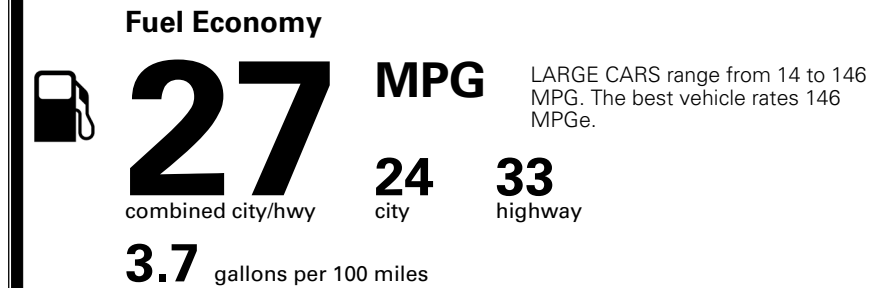

TOTAL MANUFACTURER'S SUGGESTED RETAIL PRICE ▶

\$ 34,695.00

TOTAL ADDITIONAL WEIGHT: 21.8

EPA DOT Fuel Economy and Environment

Gasoline Vehicle

You spend
\$750
 more in fuel costs
 over 5 years
 compared to the
 average new vehicle.