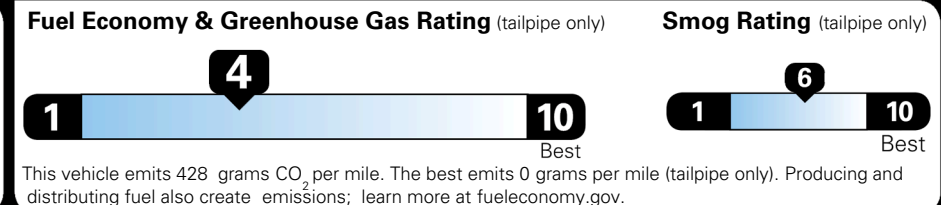

Actual results will vary for many reasons, including driving conditions and how you drive and maintain your vehicle. The average new vehicle gets 29 MPG and costs $8,500 to fuel over 5 years. Cost estimates are based on 15,000 miles per year at $ 3.30 per gallon. MPGe is miles per gasoline gallon equivalent. Vehicle emissions are a significant cause of climate change and smog.

fueleconomy.gov

Calculate personalized estimates and compare vehicles

GOVERNMENT 5-STAR SAFETY RATINGS

Overall Vehicle Score	Not Rated
Based on the combined rating of frontal, side and rollover. Should ONLY be compared to other vehicles of similar size and weight.	
Frontal	Driver ★ ★ ★ ★ ★
Crash	Passenger ★ ★ ★ ★
Based on the risk of injury in a frontal impact. Should ONLY be compared to other vehicles of similar size and weight.	
Side	Front seat Not Rated
Crash	Rear seat Not Rated
Star ratings based on the risk of injury in a side impact.	
Rollover	★ ★ ★ ★
Star ratings based on the risk of rollover in a single-vehicle crash.	

Star ratings range from 1 to 5 stars (★★★★★) with 5 being the highest.
Source: National Highway Traffic Safety Administration (NHTSA).
www.safercar.gov or 1-888-327-4236

Manufacturer's suggested retail price includes Manufacturer's recommended pre-delivery service. License and title fees, state and local taxes and other dealer installed options and accessories are not included in the manufacturer's suggested retail price.

PARTS CONTENT INFORMATION

FOR VEHICLES IN THIS CAR LINE U.S./CANADIAN PARTS CONTENT: 2 %

MAJOR SOURCES OF FOREIGN PARTS: KOREA: 95%

NOTE: PARTS CONTENT DOES NOT INCLUDE FINAL ASSEMBLY, DISTRIBUTION, OR OTHER NON-PARTS COSTS.

FOR THIS VEHICLE FINAL ASSEMBLY POINT: GWANGMYEONG, KOREA

COUNTRY OF ORIGIN

ENGINE (MOTOR): KOREA
TRANSMISSION: KOREA